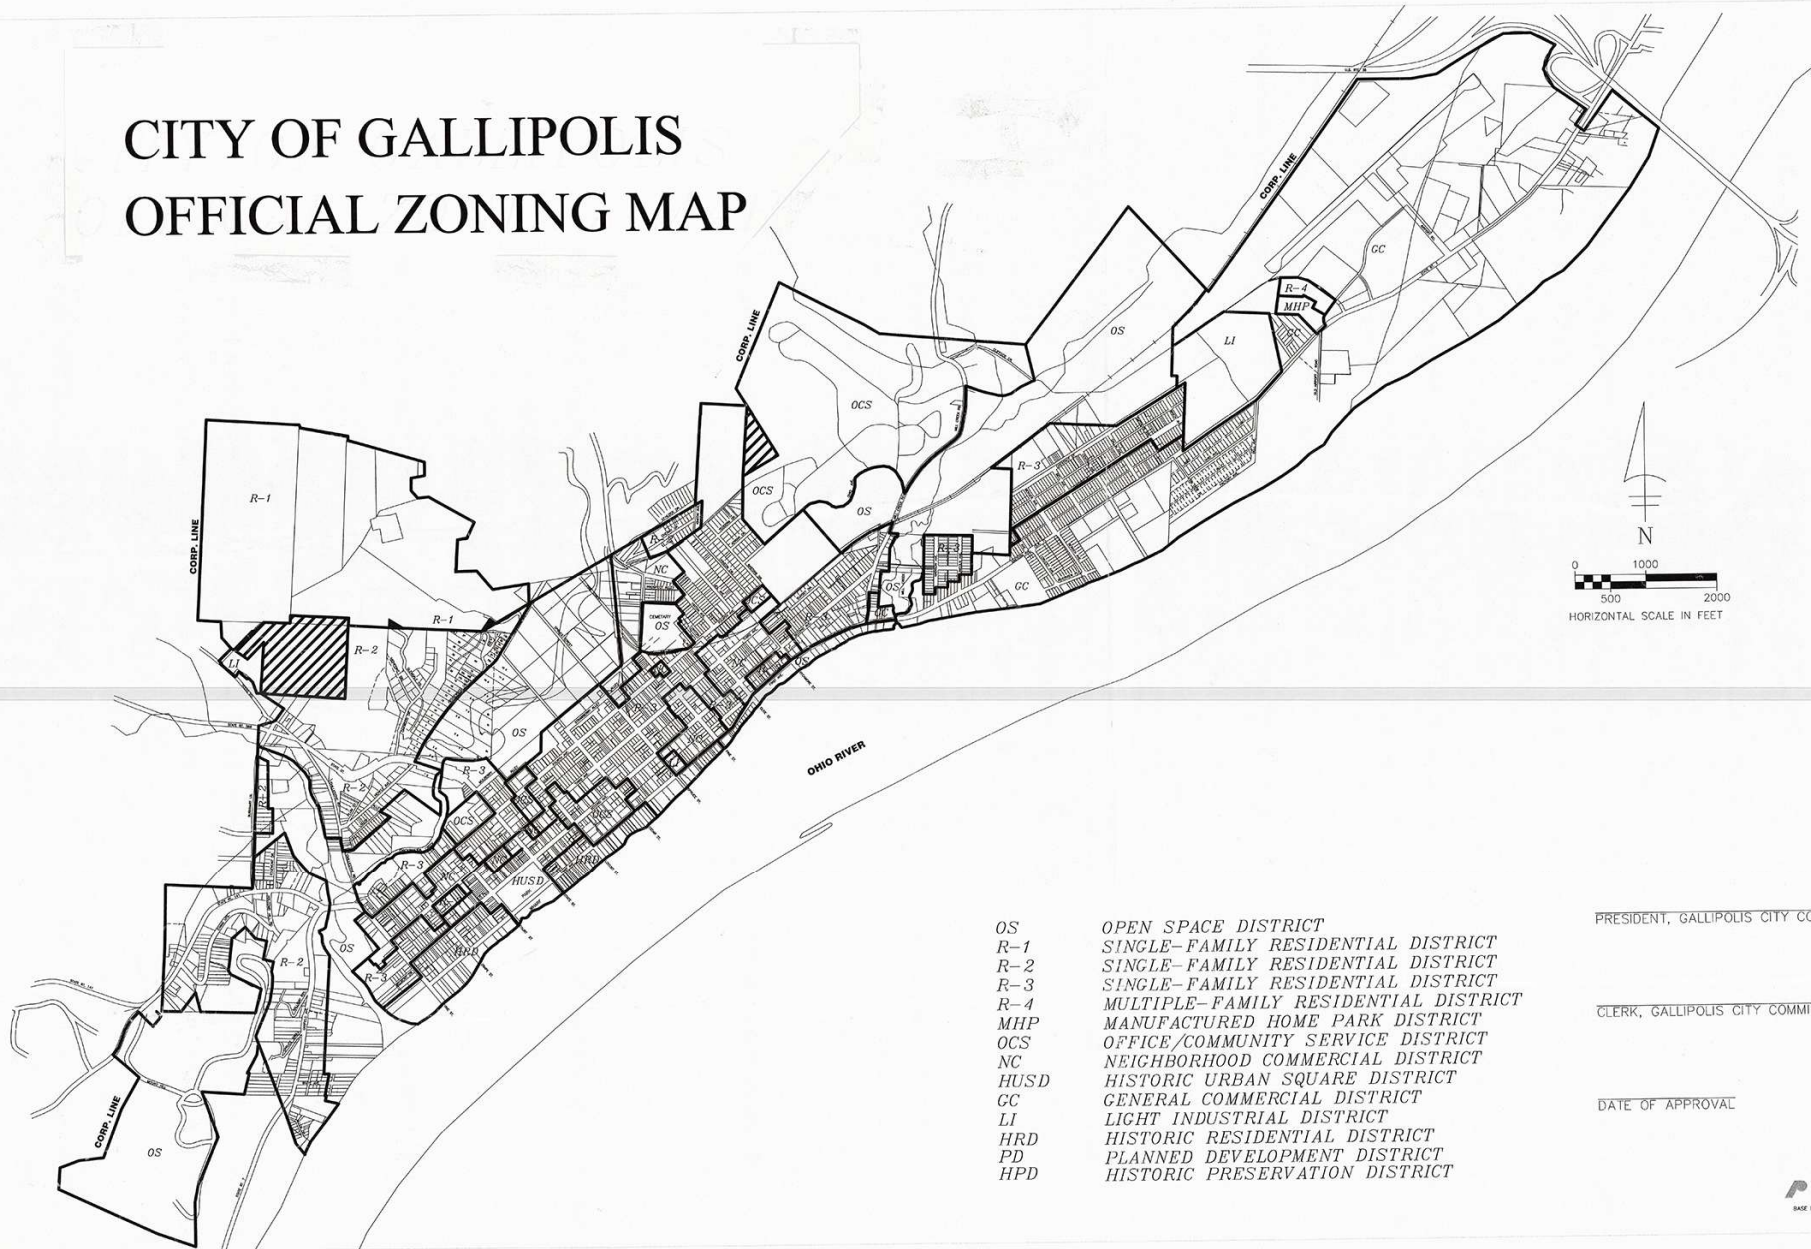

CITY OF GALLIPOLIS OFFICIAL ZONING MAP

- OS OPEN SPACE DISTRICT
- R-1 SINGLE-FAMILY RESIDENTIAL DISTRICT
- R-2 SINGLE-FAMILY RESIDENTIAL DISTRICT
- R-3 SINGLE-FAMILY RESIDENTIAL DISTRICT
- R-4 MULTIPLE-FAMILY RESIDENTIAL DISTRICT
- MHP MANUFACTURED HOME PARK DISTRICT
- OCS OFFICE/COMMUNITY SERVICE DISTRICT
- NC NEIGHBORHOOD COMMERCIAL DISTRICT
- HUSD HISTORIC URBAN SQUARE DISTRICT
- CC GENERAL COMMERCIAL DISTRICT
- LI LIGHT INDUSTRIAL DISTRICT
- HRD HISTORIC RESIDENTIAL DISTRICT
- PD PLANNED DEVELOPMENT DISTRICT
- HPD HISTORIC PRESERVATION DISTRICT